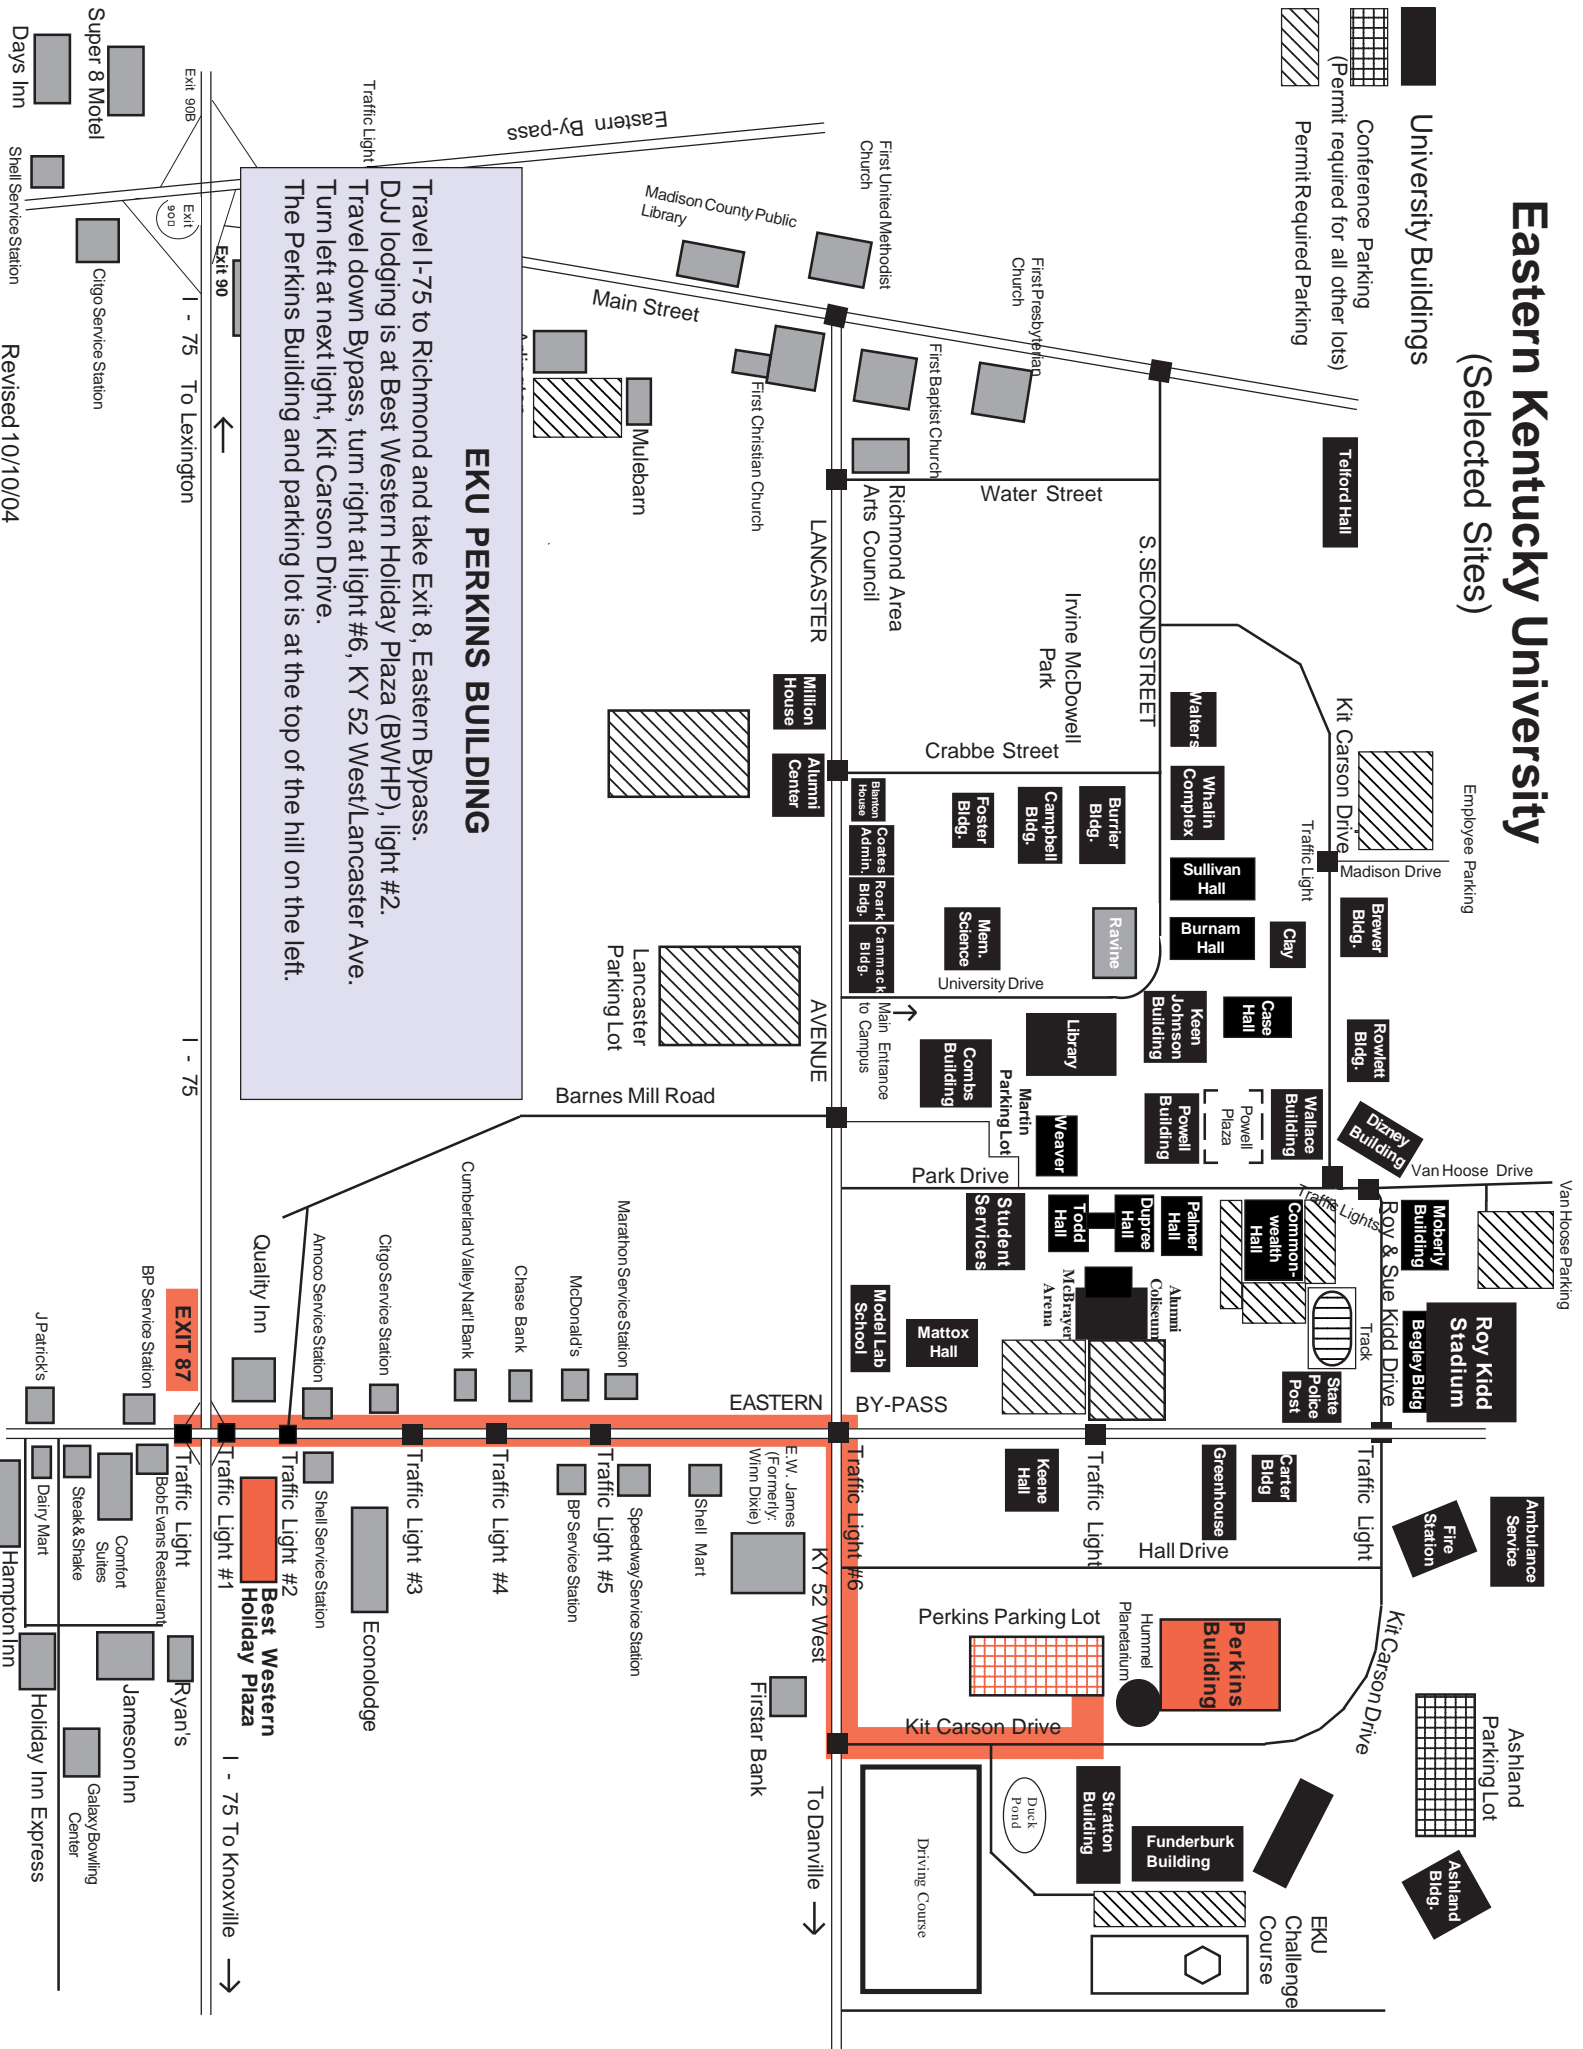

Eastern Kentucky University (Selected Sites)

EKU PERKINS BUILDING

Travel I-75 to Richmond and take Exit 8, Eastern Bypass. DUJ lodging is at Best Western Holiday Plaza (BWHP), light #2. Travel down Bypass, turn right at light #6, KY 52 West/Lancaster Ave. Turn left at next light, Kit Carson Drive. The Perkins Building and parking lot is at the top of the hill on the left.

Exit 90B
Exit 90C
I - 75 To Lexington
←

Super 8 Motel
Days Inn
Shell Service Station
Cigo Service Station

I - 75
EXIT 87
Traffic Light #1
Traffic Light #2
Traffic Light #3
Traffic Light #4
Traffic Light #5

Quality Inn
Amoco Service Station
Cigo Service Station
Cumberland Valley Natl Bank
Chase Bank
McDonald's
Marathon Service Station
Shell Service Station
Econolodge

BP Service Station
Shell Mart
Speedway Service Station
BP Service Station

← I - 75 To Knoxville →

Bob Evans Restaurant
Ryan's
Jameson Inn
Galaxy Bowling Center
Dairy Mart
Hampton Inn
Holiday Inn Express

Revised 10/10/04